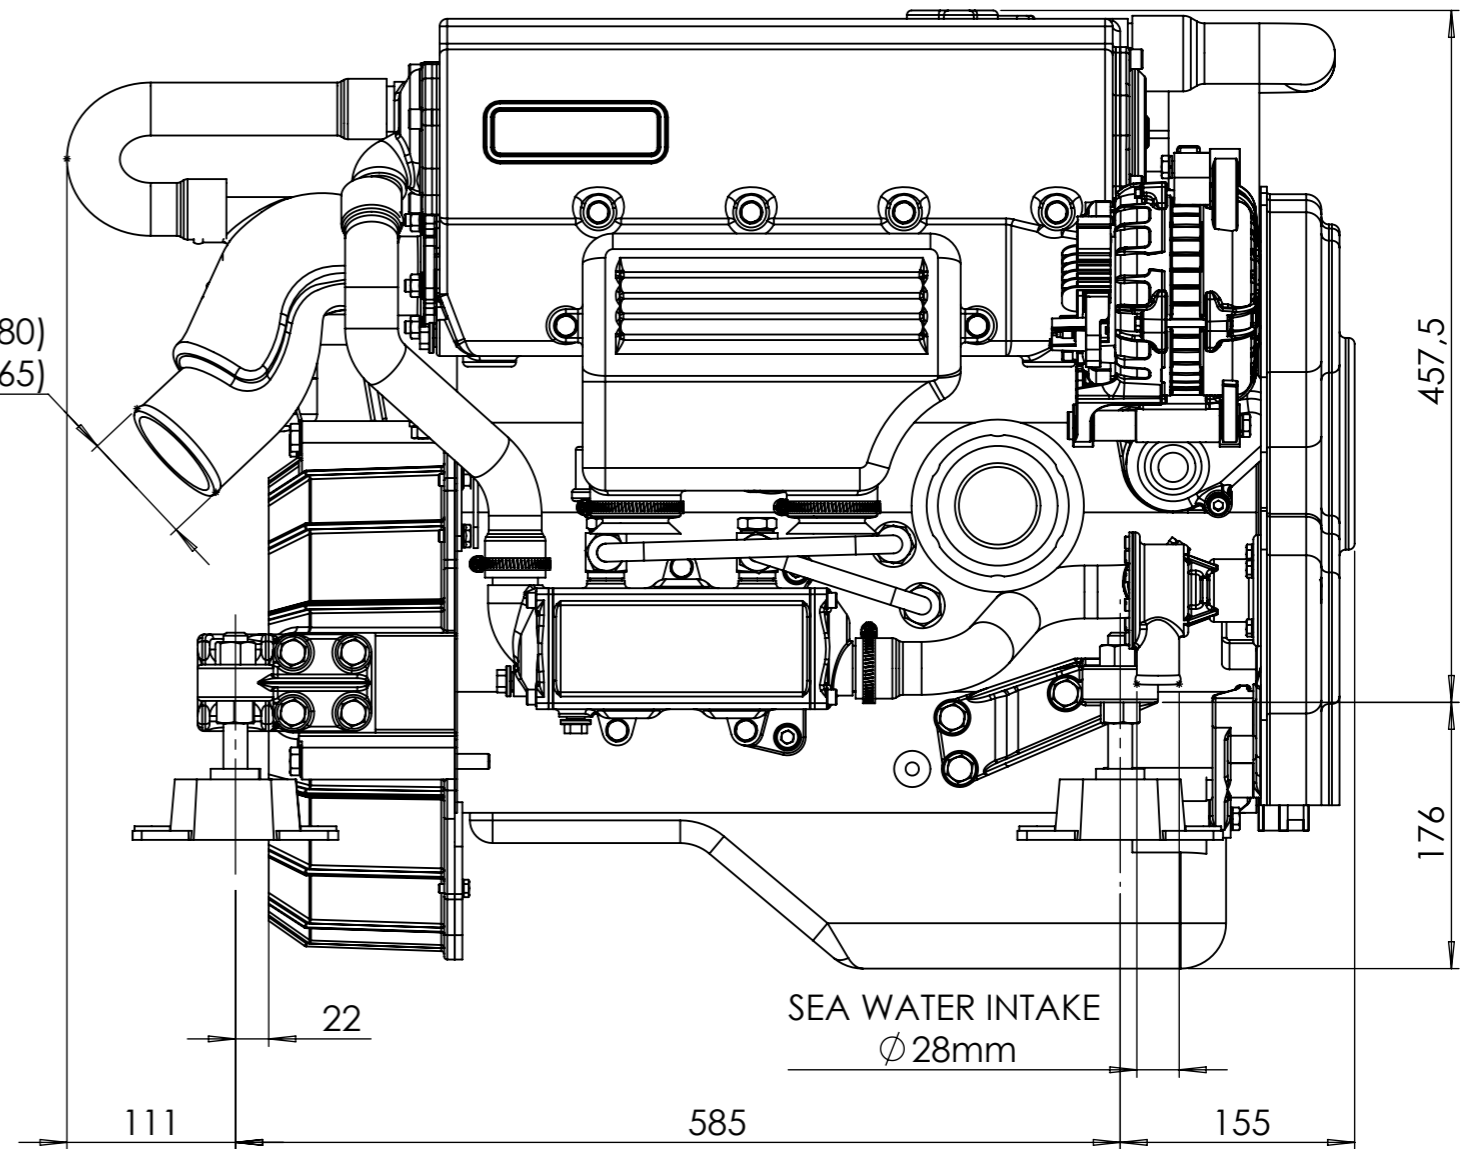

EXHAUST  
 $\varnothing 75$  (CM4.80)  
 $\varnothing 60$  (CM4.65)

Date	Revision	Initials
Description: CM4.65 and CM4.80 bobtail		Dwg.no.: CM 4.80 Engine
Material:		Weight:
Scale: 1:5	Proj.:	Date: 06/02/2012
Drawn: JMZ	Checked:	Size: A3L Dim. in: mm
Product group: PROPULSION	Sheet: 1	of: 1